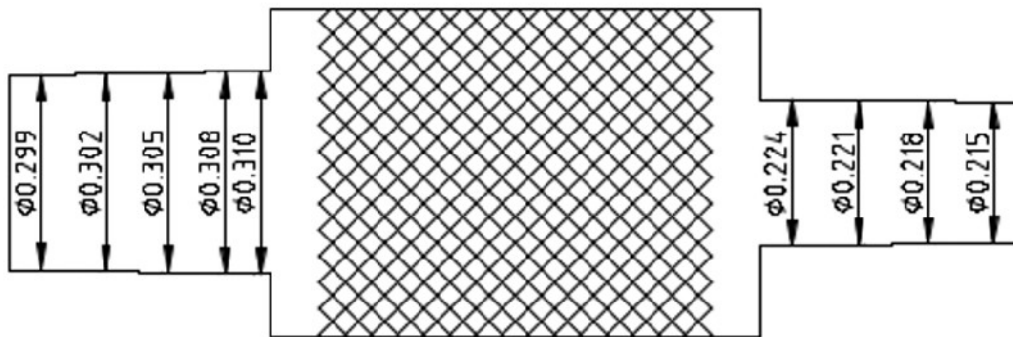

BALLISTIC TOOLS

ALL CASE MOUTH & NECK TENSION GAUGES INFORMATION SHEET

224/308 UNENGRAVED

.270 - .243 (6mm)

7mm - .257 / 6.5mm

.338 - .375