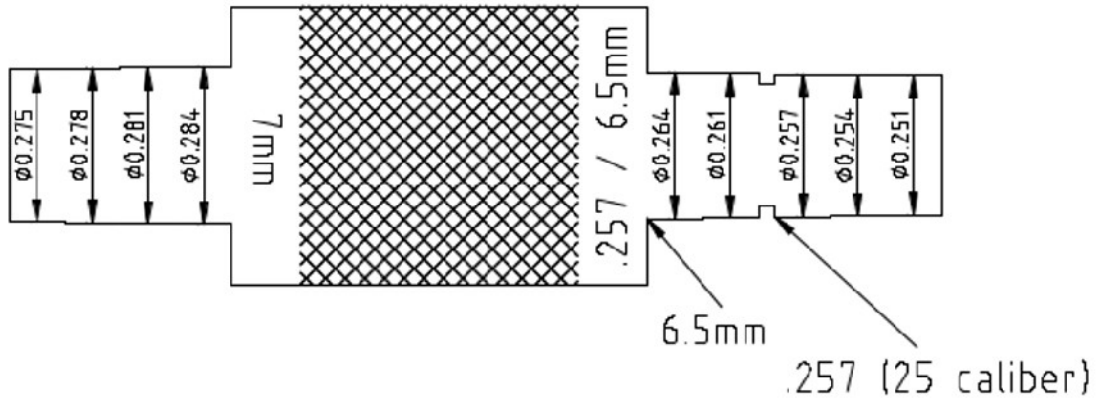

BALLISTIC TOOLS

ALL CASE MOUTH & NECK TENSION GAUGES INFORMATION SHEET

224/308 UNENGRAVED

.270 - .243 (6mm)

7mm - .257 / 6.5mm

.338 - .375