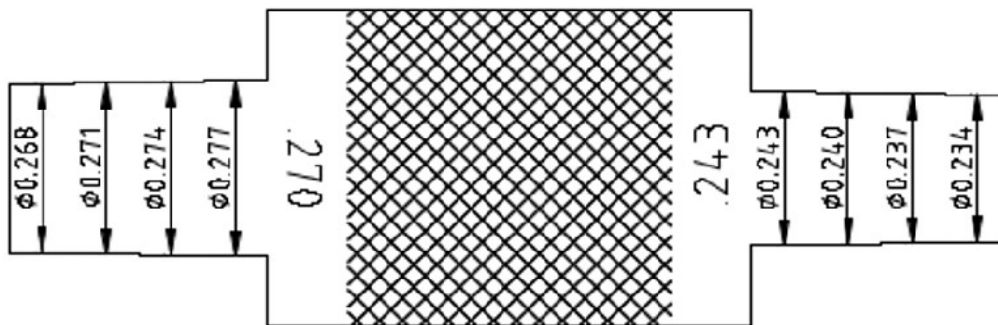

BALLISTIC TOOLS

ALL CASE MOUTH & NECK TENSION GAUGES INFORMATION SHEET

224/308 UNENGRAVED

.270 - .243 (6mm)

7mm - .257 / 6.5mm

.338 - .375